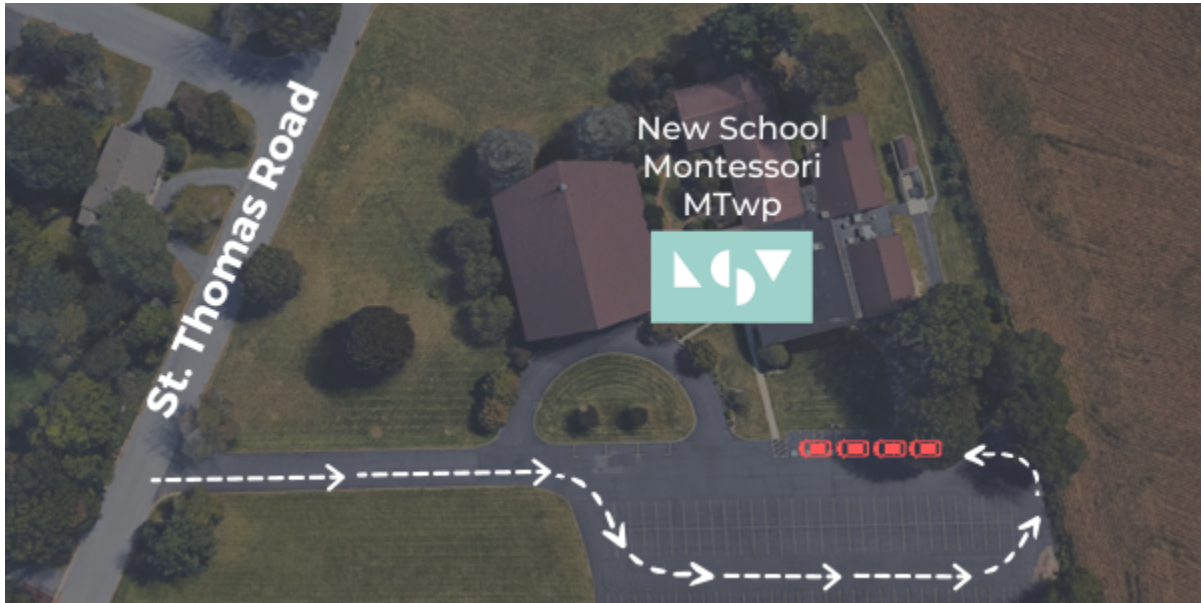

Carline Procedure

Manheim Township Campus
301 St. Thomas Road, Lancaster, PA 17601

Please inform frontdesk@newschool.net and your teacher of any changes regarding Pick-Up or Drop-Off.

Drop-Off 8:45 a.m.

Pick-Up 3:00 p.m.

Infant Families

Upon arrival, please park your car and escort your child to the classroom door.

Toddler & Primary Families

You may enter the carline as seen on the map above.

Teachers will not be able to help a child ***in or out*** of the car. Please assist your child to safely exit the car from the sidewalk. Our staff will ensure a safe transition into our building.